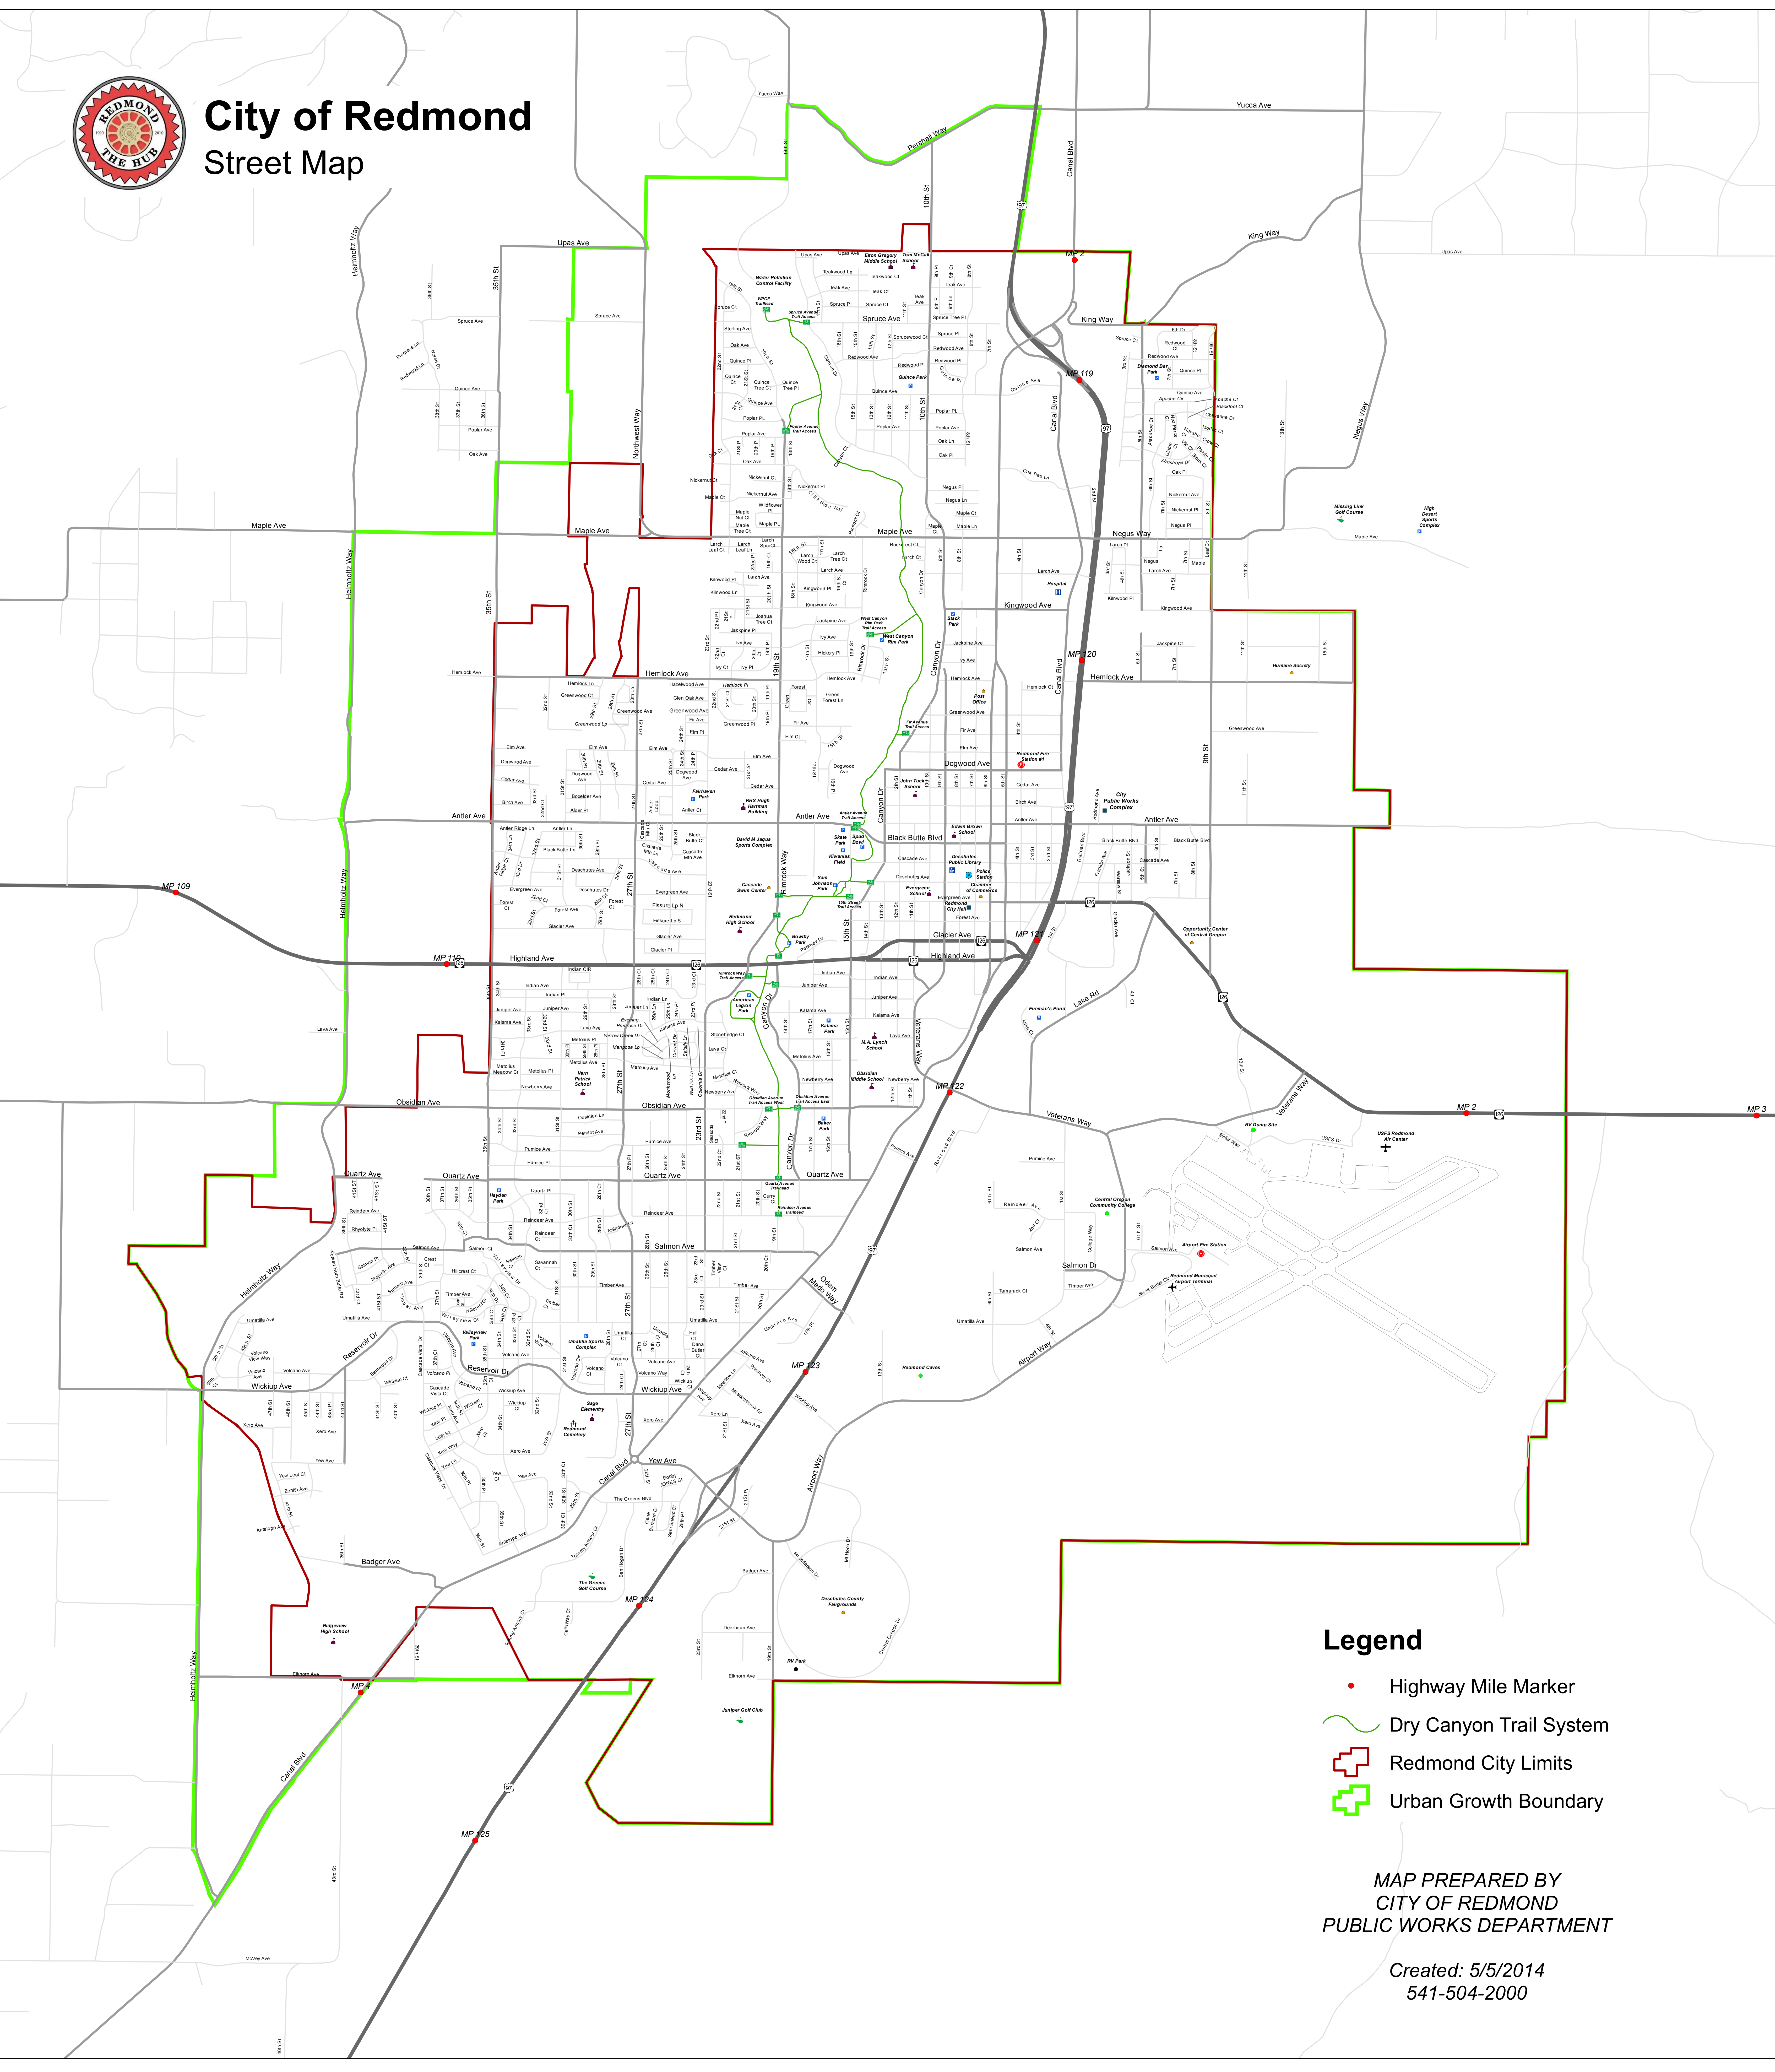

City of Redmond Street Map

- ### Legend
- Highway Mile Marker
 - Dry Canyon Trail System
 - Redmond City Limits
 - Urban Growth Boundary

MAP PREPARED BY
CITY OF REDMOND
PUBLIC WORKS DEPARTMENT

Created: 5/5/2014
541-504-2000